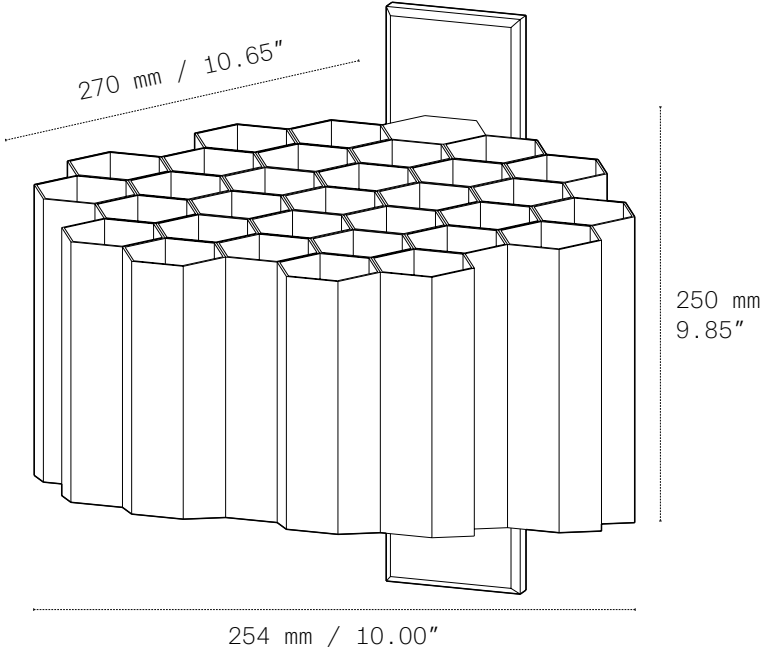

# HONEYCOMB WALL LAMP

BRASS, 1953

The Honeycomb Wall Lamp is composed of 32 hexagonal tubes brazed by hand. This iconic lamp was designed in 1953 for the high entrance hall of the Declercq's house built by André Jacquain and Jules Wabbes. To ensure it could be seen from both below and above, Jules Wabbes designed a lamp made of soldered hexagonal tube sections, so that the light source is filtered from both sides by the metallic structure.

# HONEYCOMB WALL LAMP — HWL

Dimensions are approximate and may vary slightly.

## DIMENSIONS (mm / inch — kg / lbs)

LENGHT	DEPTH	HEIGHT	WEIGHT
270 / 10.65	254 / 10.00	250 / 9.85	4,5 / 9.92