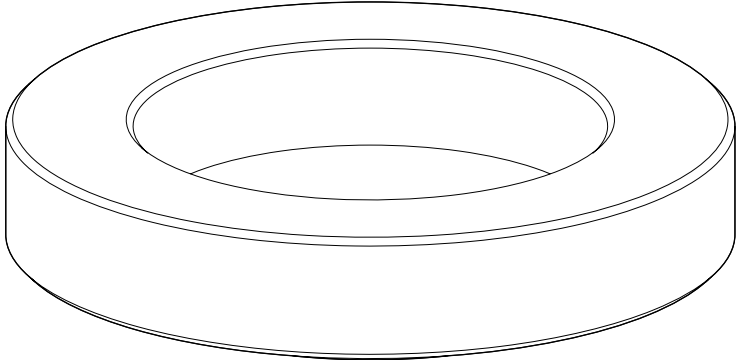

TRINKET BOWL — W1022

BRONZE, 1969

Model developed in the early days of General Decoration in 1969. Jules Wabbes thought an ashtray would spoil a table. He thus created this timeless object with rounded lines in rough or polished bronze. In the 70's, smoking was everywhere in life, in offices, waiting rooms, meeting rooms, restaurants. Things have changed today, but this object still keeps its place on a table or in an office, not so much as an ashtray than as a stylish piece of furniture to leave its paperclips and some small precious things.

INFO@JULESWABBES.COM
WWW.JULESWABBES.COM

Jules Wabbes
GENERALDECORATION

TRINKET BOWL — W1022

48 mm
1.90"

210 mm / 8.25"

Dimensions are approximate and may vary slightly.

FINISHES

Raw Bronze
W1022-R

Polished Bronze
W1022-P

DIMENSIONS (mm / inch — kg / lbs)

LENGHT	WIDTH	HEIGHT	WEIGHT
210 / 8.25	210 / 8.25	48 / 1.90	4 / 8.82