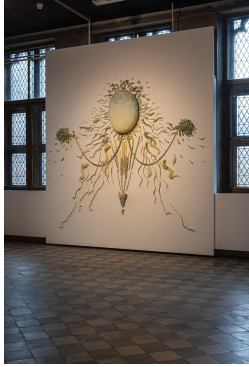

Philia ode, détails, 2023

sculpture: porcelain, glaze, industrial remnants, found stone from central park NY, glue, paint
size 110x10x10cm

Philia ode, 2023

sculpture: porcelain, glaze, industrial remnants, found stone from central park NY, glue, paint
size 110x10x10cm

Philia ode, 2023

sculpture: porcelain, glaze, industrial remnants, found stone from central park NY, glue, paint
size 110x10x10cm

Philos ode, 2023

sculpture: porcelain, glaze, industrial remnants, found stone from central park NY, glue, paint
size 122x12x12cm

SlumberS poèm, détails, 2020

created in European ceramic centre The Nederlands
Materials: ceramics Size: 300 x 240 x 55 cm

SlumberS poèm, 2020

created in European ceramic centre The Nederlands
Materials: ceramics Size: 300 x 240 x 55 cm

SlumberS poèm, 2020

created in European ceramic centre The Nederlands
Materials: ceramics Size: 300 x 240 x 55 cm

Joke Raes, portrait

Crédits photo : Alex Vanhee

Joke Raes, portrait

Crédits photo : Alex Vanhee