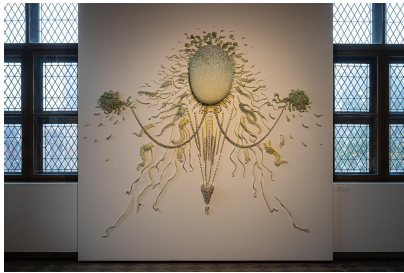

Philia ode, détails, 2023

sculpture: porcelain, glaze, industrial remnants, found stone from central park NY, glue, paint
size 110x10x10cm

Philia ode, 2023

sculpture: porcelain, glaze, industrial remnants, found stone from central park NY, glue, paint
size 110x10x10cm

Philia ode, 2023

sculpture: porcelain, glaze, industrial remnants, found stone from central park NY, glue, paint
size 110x10x10cm

Philos ode, 2023

sculpture: porcelain, glaze, industrial remnants, found stone from central park NY, glue, paint
size 122x12x12cm

SlumberS poèm, détails, 2020

created in European ceramic centre The Nederlands
Materials: ceramics Size: 300 x 240 x 55 cm

SlumberS poèm, 2020

created in European ceramic centre The Nederlands
Materials: ceramics Size: 300 x 240 x 55 cm

SlumberS poèm, 2020

created in European ceramic centre The Nederlands
Materials: ceramics Size: 300 x 240 x 55 cm

Joke Raes, portrait

Crédits photo : Alex Vanhee

Joke Raes, portrait

Crédits photo : Alex Vanhee